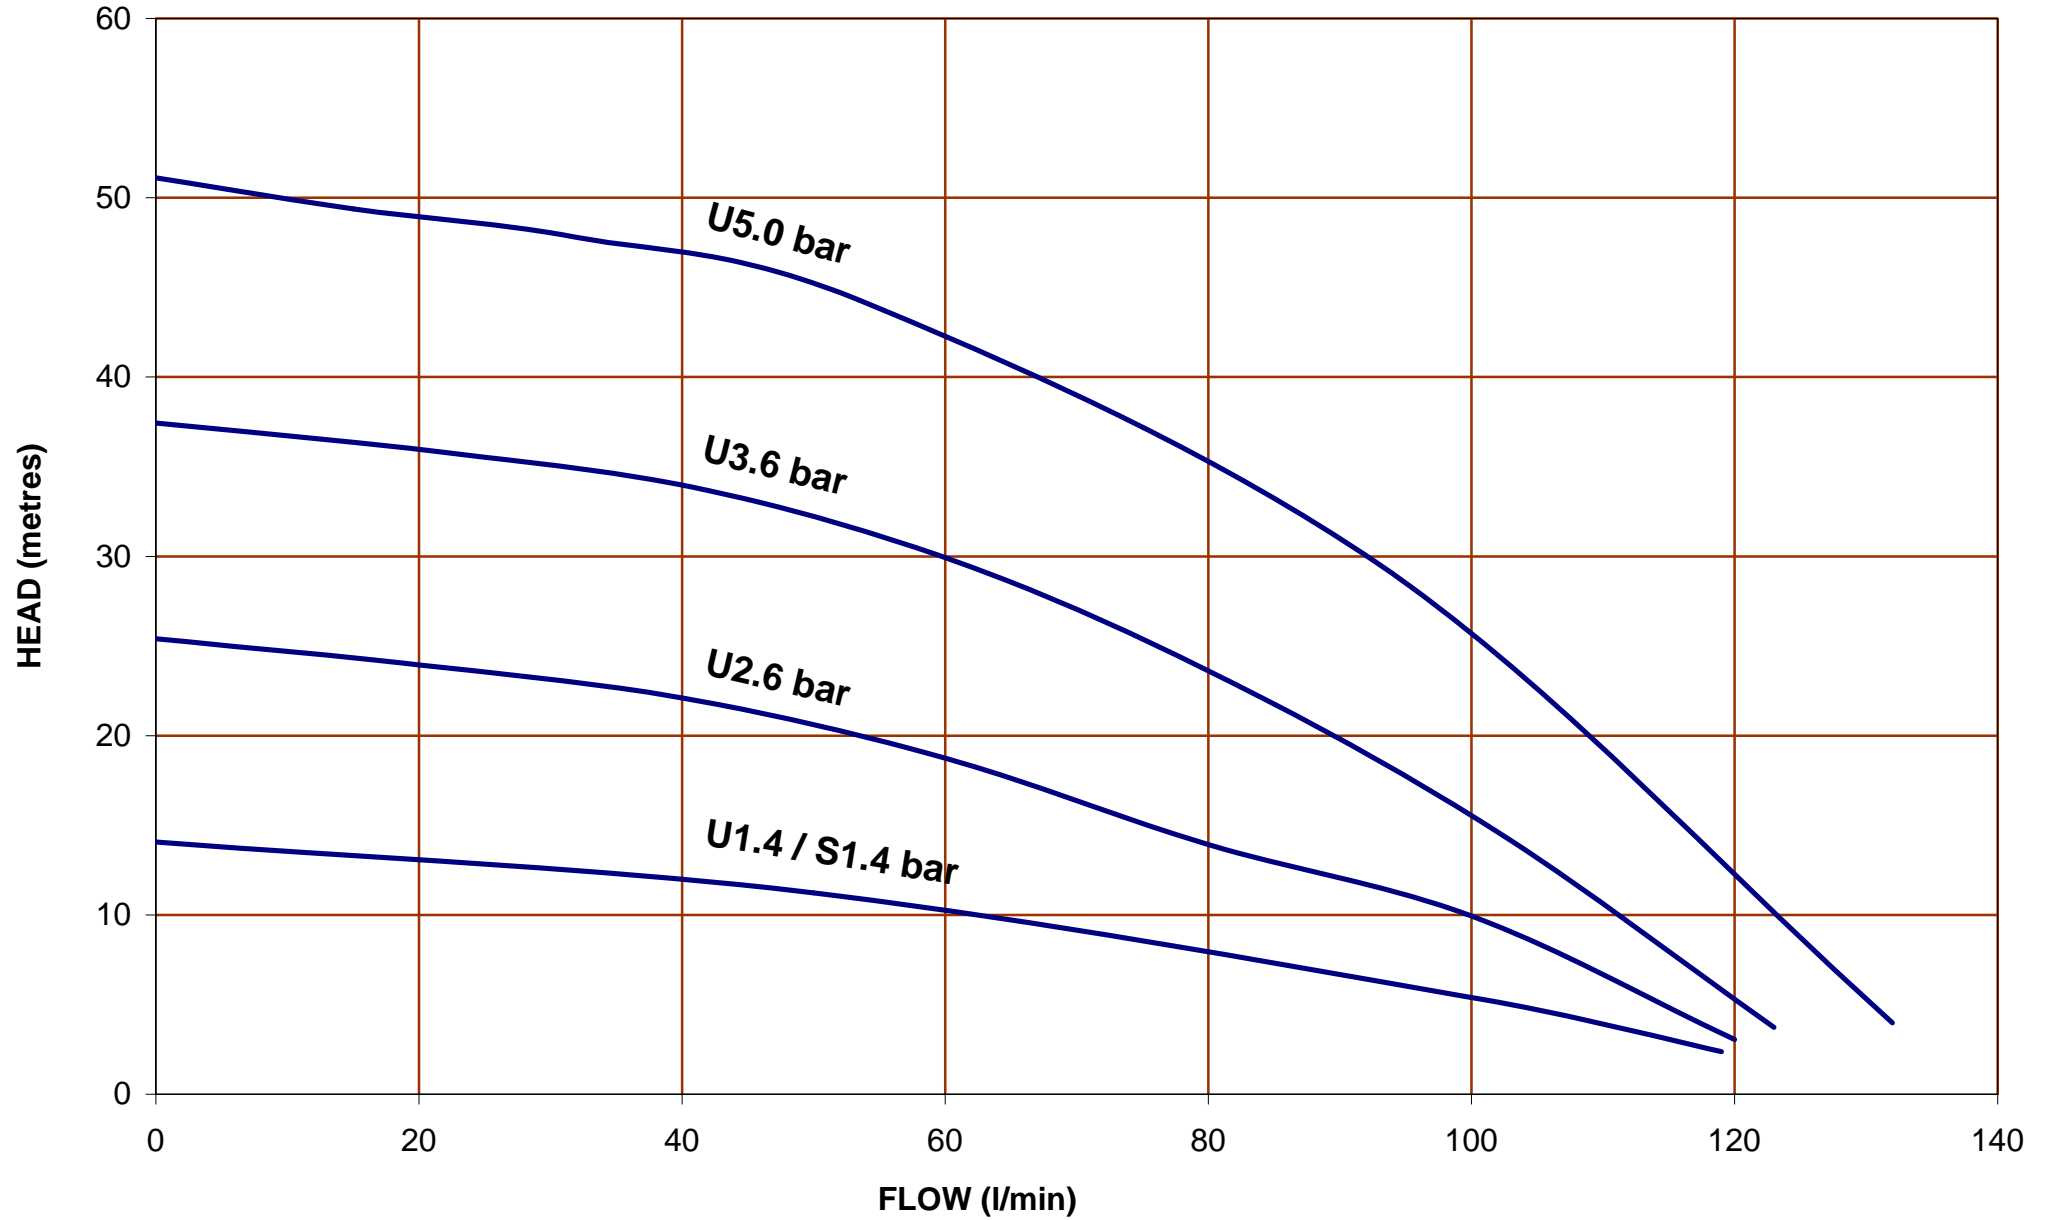

MONSOON EXTRA PUMPS, (230/1/50)

plumbworld
Big brands, small prices.

Pdf Supplied By <http://www.plumbworld.co.uk/>